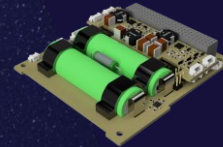

1-12U ROBUST MODULAR PLATFORMS

RIDESHARE MISSIONS:

COST-EFFECTIVE ACCESS TO SPACE
VIA JOINT MISSIONS

COMPONENTS:

CELESTE
Versatile Plug&play
GNSS Receiver

EDDIE
Modular Plug&play
Onboard Computer

DEEP THOUGHT
Powerful Cubesat
Onboard Computer

MURGAS
Modular, plug&play
UHF / VHF Transceiver

AMUN
1-3U Power Supply
Unit

RA
Customizable First Class
Solar Panels