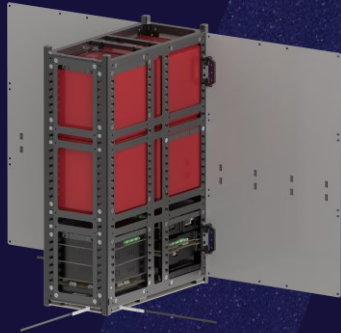

1-12U ROBUST MODULAR PLATFORMS

RIDESHARE MISSIONS:

COST-EFFECTIVE ACCESS TO SPACE
VIA JOINT MISSIONS

COMPONENTS:

CELESTE
Versatile Plug&play
GNSS Receiver

EDDIE
Modular Plug&play
Onboard Computer

DEEP THOUGHT
Powerful Cubesat
Onboard Computer

MURGAS
Modular, plug&play
UHF / VHF Transceiver

AMUN
1-3U Power Supply
Unit

RA
Customizable First Class
Solar Panels