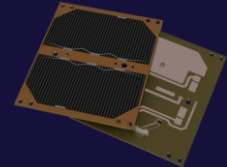

1-12U ROBUST MODULAR PLATFORMS

RIDESHARE MISSIONS:

COST-EFFECTIVE ACCESS TO SPACE
VIA JOINT MISSIONS

COMPONENTS:

CELESTE
Versatile Plug&play
GNSS Receiver

EDDIE
Modular Plug&play
Onboard Computer

DEEP THOUGHT
Powerful Cubesat
Onboard Computer

MURGAS
Modular, plug&play
UHF / VHF Transceiver

AMUN
1-3U Power Supply
Unit

RA
Customizable First Class
Solar Panels