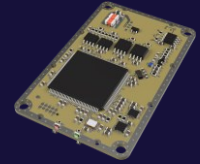

1-12U ROBUST MODULAR PLATFORMS

RIDESHARE MISSIONS:

COST-EFFECTIVE ACCESS TO SPACE
VIA JOINT MISSIONS

COMPONENTS:

CELESTE
Versatile Plug&play
GNSS Receiver

EDDIE
Modular Plug&play
Onboard Computer

DEEP THOUGHT
Powerful Cubesat
Onboard Computer

MURGAS
Modular, plug&play
UHF / VHF Transceiver

AMUN
1-3U Power Supply
Unit

RA
Customizable First Class
Solar Panels