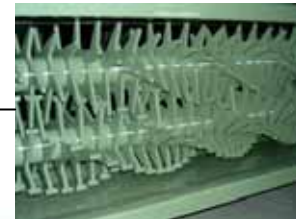

WASTE SHREDDERS:

- Slow-running double shaft shredders

- Slow-running single shaft shredders

- Slow-running four shaft shredders

- High-speed drum shredders with chain

- Special shredders single-purpose

CONVEYORS:

- Belt conveyors

- Chain conveyors

- Roller conveyors

SORTERS AND SEPARATORS:

- Sorting according the size
- Magnetic metal separators
- Separators and detectors of all metals

Utilization of shredders:

- Volume reduction of the waste for transport or storage
- Preparation of waste for recycling or further processing
- Part of complete technologies for waste processing
- Disposal of spoiled products