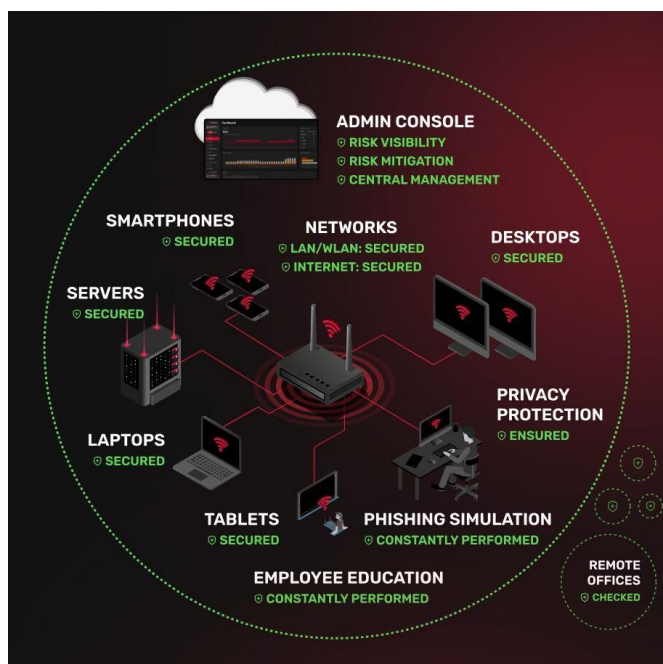

Redamp.io

website: www.redamp.io

Intuitive Protection for The Entire Company - at your service in just 10 minutes

With our innovative cloud-based platform, you can secure all your devices, networks, data, privacy and cloud against cyber threats. Move from risk to safety in just 10 minutes, getting your daily understandable cybersecurity audit even without the need for security experts. Whether you're at work, at home, or on the go, you're protected. And as a bonus, you can manage everything remotely. One tool, 10 minutes, no hidden fees.

REDAMP SECURITY is a private company based in the heart of Europe. We have been active in IT for more than 15 years, during which we have gathered experience that we apply in our truly innovative cybersecurity solution: Redamp.io. We are a team of IT professionals with experience in addressing cybersecurity challenges for global brands. Our software solutions help protect customers around the world.

Redamp.io Cyber Security