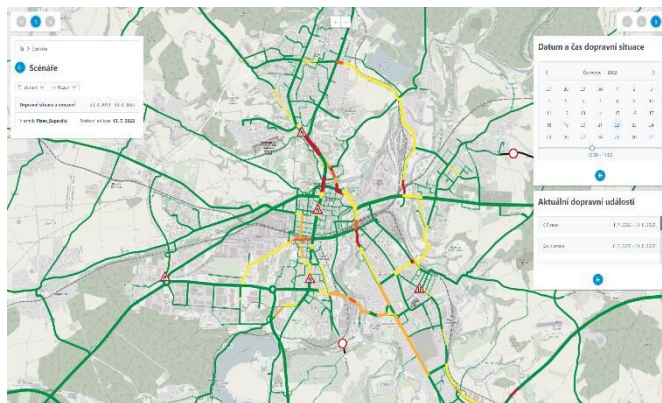

Redamp.io

website: www.redamp.io

Intuitive Protection for The Entire Company - at your service in just 10 minutes

With our innovative cloud-based platform, you can secure all your devices, networks, data, privacy and cloud against cyber threats. Move from risk to safety in just 10 minutes, getting your daily understandable cybersecurity audit even without the need for security experts. Whether you're at work, at home, or on the go, you're protected. And as a bonus, you can manage everything remotely. One tool, 10 minutes, no hidden fees.

REDAMP SECURITY is a private company based in the heart of Europe. We have been active in IT for more than 15 years, during which we have gathered experience that we apply in our truly innovative cybersecurity solution: Redamp.io. We are a team of IT professionals with experience in addressing cybersecurity challenges for global brands. Our software solutions help protect customers around the world.

Redamp.io Cyber Security

RoadTwin

website: roadtwin.com/en/

RoadTwin enables cities to make data-driven traffic decisions with RoadTwin SW, a web-based traffic scenario modelling application.

In the application, cities model traffic conditions based on user-specified parameters: closure, bypass construction, residential development. Calculating the scenario takes seconds and the results can be easily shared with other city officials or directly with the public.

RoadTwin