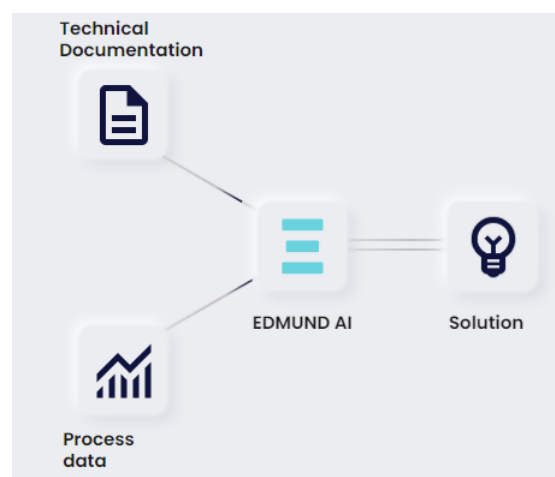

## EDIMA solutions

website: [www.edima.cz/en/](http://www.edima.cz/en/)

EDIMA solutions is a start-up focused on a digital platform for technicians and maintenance in industrial sectors. Our platform provides comprehensive tools for analyzing various types of data, enabling companies to better understand their production processes, optimize maintenance, and increase overall efficiency. With our solutions, companies can more effectively address issues, manage their technologies, and make better strategic decisions.