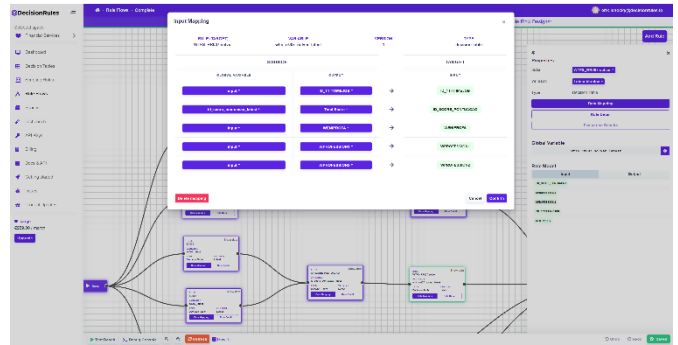

## EDIMA solutions

website: [www.edima.cz/en/](http://www.edima.cz/en/)

EDIMA solutions is a start-up focused on a digital platform for technicians and maintenance in industrial sectors. Our platform provides comprehensive tools for analyzing various types of data, enabling companies to better understand their production processes, optimize maintenance, and increase overall efficiency. With our solutions, companies can more effectively address issues, manage their technologies, and make better strategic decisions.

The electronic emergency brake for children's bikes is a new type of safety feature for children who are learning to ride on balance bikes and bikes. It gives parents the possibility to brake or stop the child's bike in potentially dangerous situations using the remote control, thus preventing the child from falling and injuring himself. The brake works as an add-on that can be installed on any balance bike or bike that is factory equipped with V-brakes on the rear wheel. It is easy to install and can be transferred from one bike to another. It does not limit the child's classic braking in any way.

## DecisionRules

website: [www.decisionrules.io](http://www.decisionrules.io)

DecisionRules is a no-code/low-code business rules engine designed to empower users to easily manage business rules within a secure and scalable cloud environment. The software accelerates daily operations across various industries, including financial services, insurance, e-commerce, logistics, and healthcare. With rapid integration capabilities, DecisionRules seamlessly connects with CRM, ERP, databases, and core systems. Users can opt for public or private cloud deployment based on their security preferences. The platform features an intuitive interface tailored for non-technical users, making it accessible, easy to use, and quick to learn.