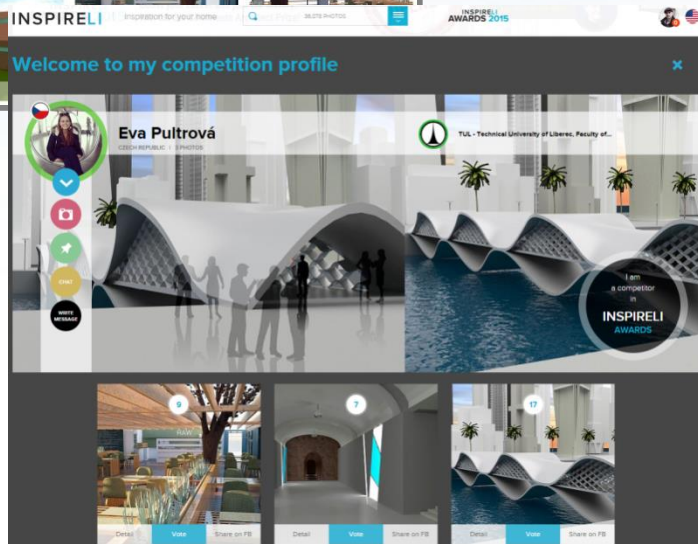

Ing. Karel Smejkal, Ph.D.

INSPIRELI

WHAT WILL YOUR UNIVERSITY ACHIEVE?

- Your university will achieve photos of students' and graduates' works.
- Your university will be able to communicate on-line with your students and graduates.
- Your university will see how your graduates assert themselves on the labor market and develop professionally.
- If any of your graduates upload new work in her/ his profile, you will be able to see it on the university profile in real time.

INSPIRELI

WHAT WILL YOUR STUDENTS/ GRADUATES achieve?

- Presentation of their work and ideas for free on the global social network.
- Opportunity to increase the university and country prestige.
- Opportunity to draw attention of the jury consisting of top architects from six continents.
- Opportunity to establish contact with schoolmates, graduates, companies and future clients worldwide.
- Opportunity to be included among 50 finalists of competition INSPIRELI AWARDS and ensure lifelong media support.
- Opportunity to win the cup „Talent of Architecture“ from the world famous designer and architect Bořek Šípek.