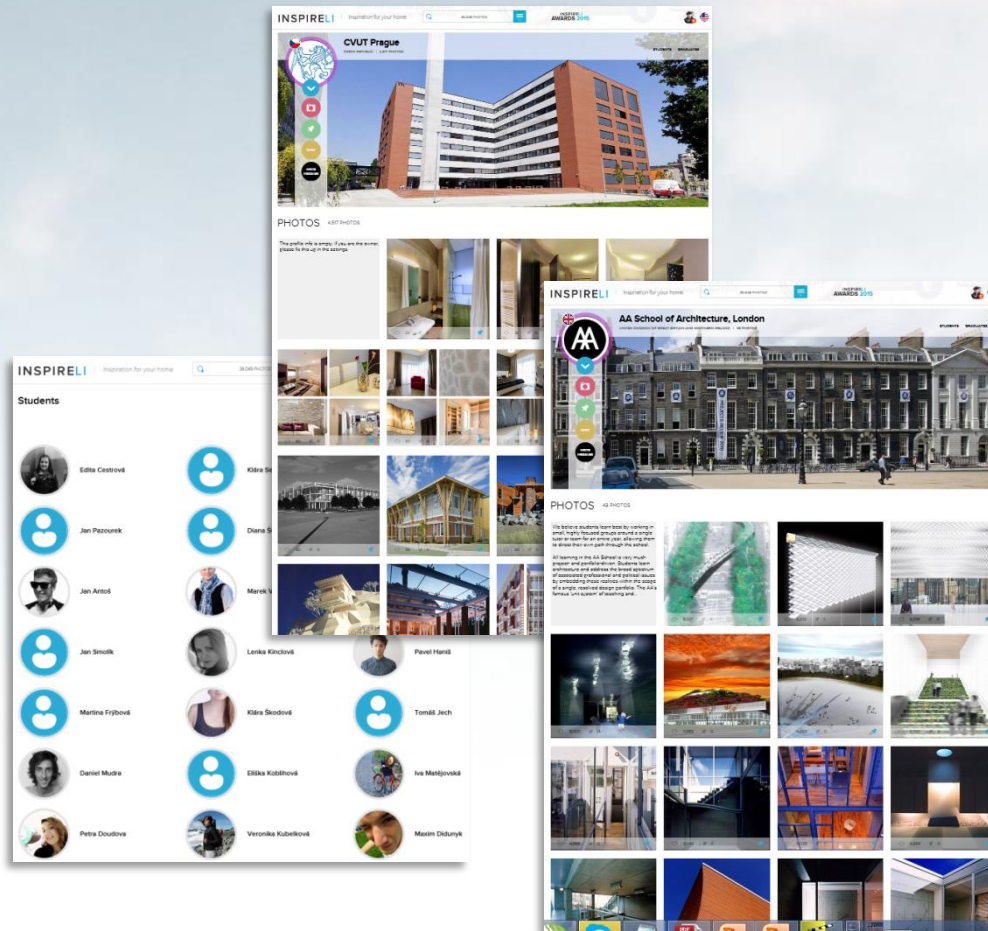

Ing. Karel Smejkal, Ph.D.

INSPIRELI

WHAT WILL YOUR UNIVERSITY ACHIEVE?

- Your university will achieve photos of students' and graduates' works.
- Your university will be able to communicate on-line with your students and graduates.
- Your university will see how your graduates assert themselves on the labor market and develop professionally.
- If any of your graduates upload new work in her/ his profile, you will be able to see it on the university profile in real time.