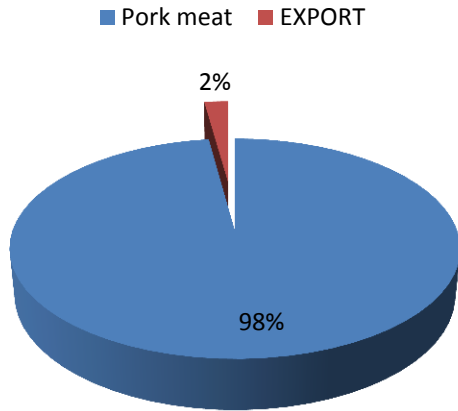

Kostelec Today

- Today we operate the **biggest processed meat plant** in Kostelec together with midsize beef slaughterhouse (450 animals per week), MAP beef packaging
- Above 40 000 tons of production on annual base
- **Daily capacity up to 160 tons** of production of processed meat
- **Annual production around 10 000 tons of beef**
- Slaughtering roughly **1 800 cattle animals monthly**, 500 swines
- TOP Czech producer of **long-life salami with natural mold**
- Full-assortment producer : ham, sausages, frankfurters, baked, cooked, smoked meat, long-life salami, specialities, tins
- 940 employees
- Cooperating with all retailers in CR
- Exporting to GE, DE, IT, UK, UA, PL, HU, RU, KA, BG, AT, LT

www.kosteleckeuzeniny.cz

Export volumes

Export of pork meat

Export of beef meat

Meat products export

Products margins

Aktuální projekty

- **Listopad 2014 – mise do Číny**