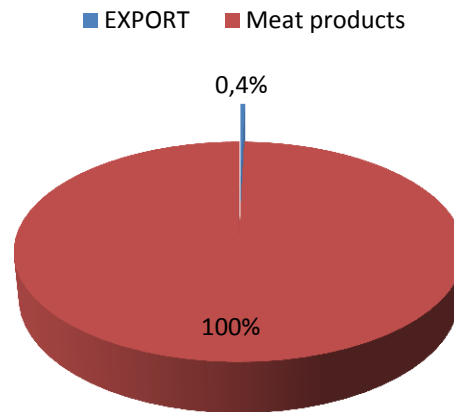

Kostelec Today

- Today we operate the **biggest processed meat plant** in Kostelec together with midsize beef slaughterhouse (450 animals per week), MAP beef packaging
- Above 40 000 tons of production on annual base
- **Daily capacity up to 160 tons** of production of processed meat
- **Annual production around 10 000 tons of beef**
- Slaughtering roughly **1 800 cattle animals monthly**, 500 swines
- TOP Czech producer of **long-life salami with natural mold**
- Full-assortment producer : ham, sausages, frankfurters, baked, cooked, smoked meat, long-life salami, specialities, tins
- 940 employees
- Cooperating with all retailers in CR
- Exporting to GE, DE, IT, UK, UA, PL, HU, RU, KA, BG, AT, LT

www.kosteleckeuzeniny.cz

Export volumes

Export of pork meat

Export of beef meat

Meat products export

Products margins

Aktuální projekty

- **Listopad 2014 – mise do Číny**