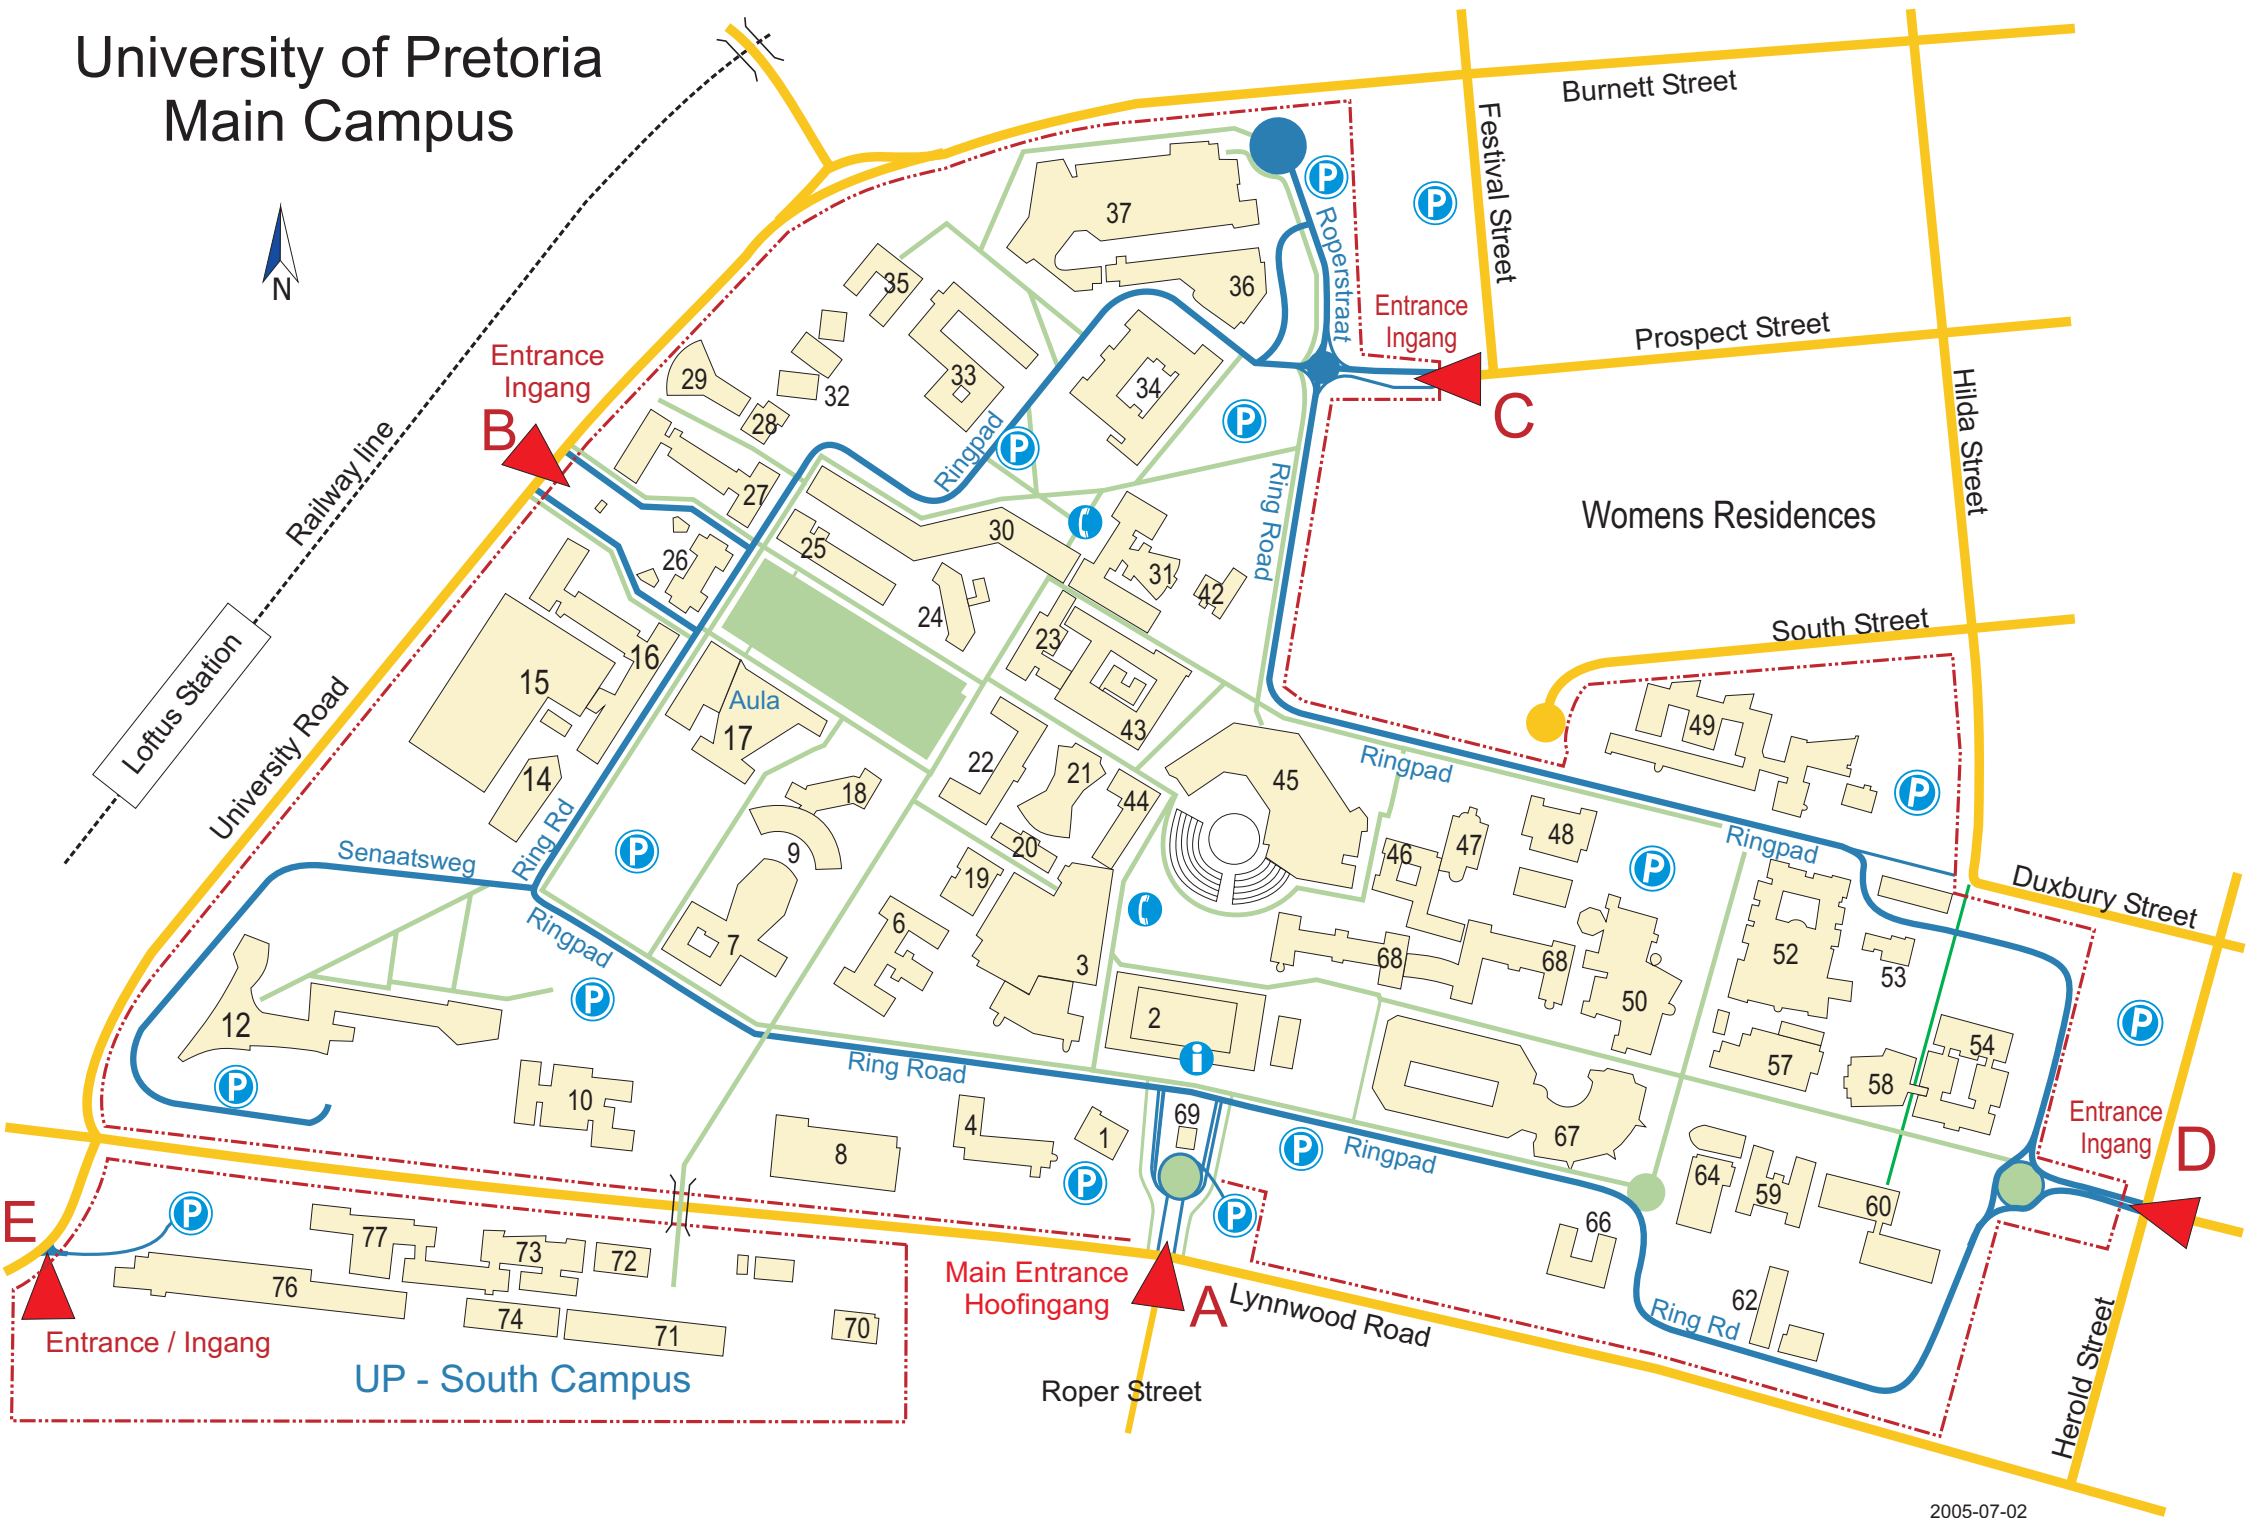

University of Pretoria Main Campus

University of Pretoria - Main campus

Entrances		Campus Buildings					
A	Main Entrance: Lynnwood Road 7 days per week, 24 hours	1	Kya Rosa	24	Student Affairs	50	Conference Centre
		2	Human Sciences	25	Natural Sciences 2	52	Graduate Centre
		3	Merensky Library	26	Engineering 1	53	Tourism House
B	Entrance: University Road Weekdays 6:30 - 18:00	4	Communication Pathology	27	Mineral Sciences	54	FABI
		6	Theology	28	Van Der Graaf Accelerator	55	FABI Square
		7	Musaion	29	AE Du Toit Auditorium	57	Huis en Haard
C	Entrance: Prospect Street Weekdays 6:30 - 18:00	8	Building Sciences	30	Natural Sciences I	59	Agricultural Library
		9	Amphitheatre	31	Chemistry	60	Agricultural Sciences
		10	Visual Arts	32	Bertha Stoneman building	62	Lier
D	Entrance: Herold Street Weekdays 6:30 - 22:00	12	Administration	33	Mathematics	64	Masker
		14	CEFIM	34	Old Agriculture	66	Drama
		15	Heavy Machinery Lab	35	Botany	67	Education / Law
E	Entrance: South Campus 7 days per week, 24 hours	16	Engineering 2	36	Sci-Enza (Discovery Centre)	68	Economic and Management Sciences
		17	Aula/Rautenbach Hall	37	Technical Services	69	Visitors Reception
		18	Club Hall	42	Student Health Services	70	Antenna Compact Range
		19	Old Merensky	43	Zoology	71	Industrial and System Engineering
		20	Marketing Services	44	Old Chemistry	72	Town & Regional Planning
		21	Chancellors	45	Student Centre	73	Visual Arts: Art History
		22	Mapungubwe Exhibition	46	Tukkiewerf	74	Construction-Economy
		22	Old Arts	47	Chapel	76	Drama: Practice Halls
		22	Van Tilburg Collection	48	Monastery Hall	77	Chemical Engineering: Water Utilisation
		23	Geography	49	Law Building		